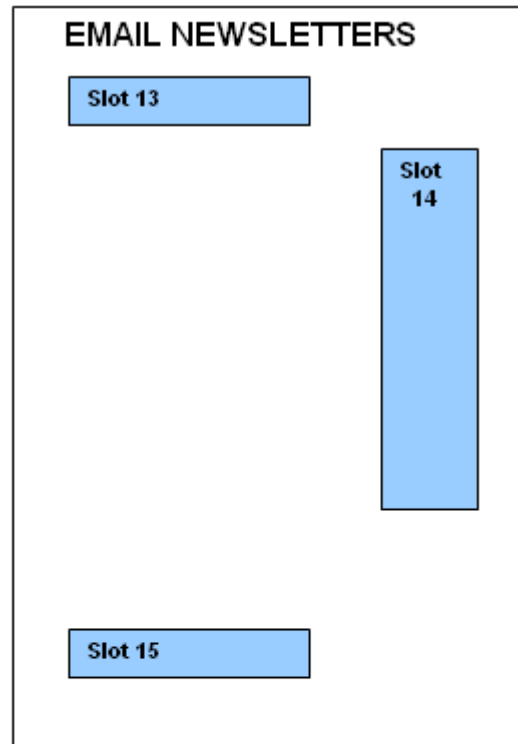

Representation of banner slot positions

	AD POSITION	Width in Pixels	Height in Pixels	File Size
Slot 01	Top Leaderboard	728	90	40k
Slot 02	Top MPU	336	280	40k
Slot 03	Skyscraper	160	600	40k
Slot 04	Bottom Leaderboard	728	90	40k
Slot 05	Bottom MPU	336	280	40k

BANNERS RUNNING ON NEWSLETTERS CAN ONLY BE IN GIF/JPEG FORMAT

	AD POSITION	Width in Pixels	Height in Pixels	File Size
Slot 13	Top Banner	468	60	40k
Slot 14	Skyscraper	160	600	40k
Slot 15	Bottom banner	468	60	40k