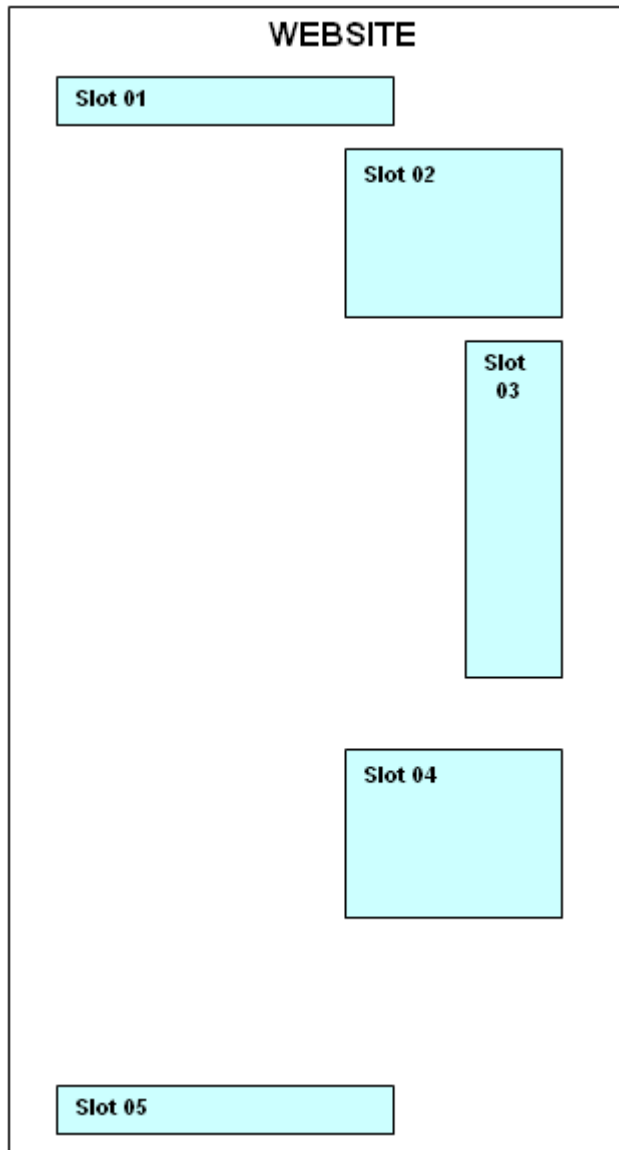

Representation of banner slot positions

	AD POSITION	Width in Pixels	Height in Pixels	File Size
Slot 01	Top Leaderboard	728	90	40k
Slot 02	Top MPU	336	280	40k
Slot 03	Skyscraper	160	600	40k
Slot 04	Bottom Leaderboard	728	90	40k
Slot 05	Bottom MPU	336	280	40k

BANNERS RUNNING ON NEWSLETTERS CAN ONLY BE IN GIF/JPEG FORMAT

	AD POSITION	Width in Pixels	Height in Pixels	File Size
Slot 13	Top Banner	468	60	40k
Slot 14	Skyscraper	160	600	40k
Slot 15	Bottom banner	468	60	40k