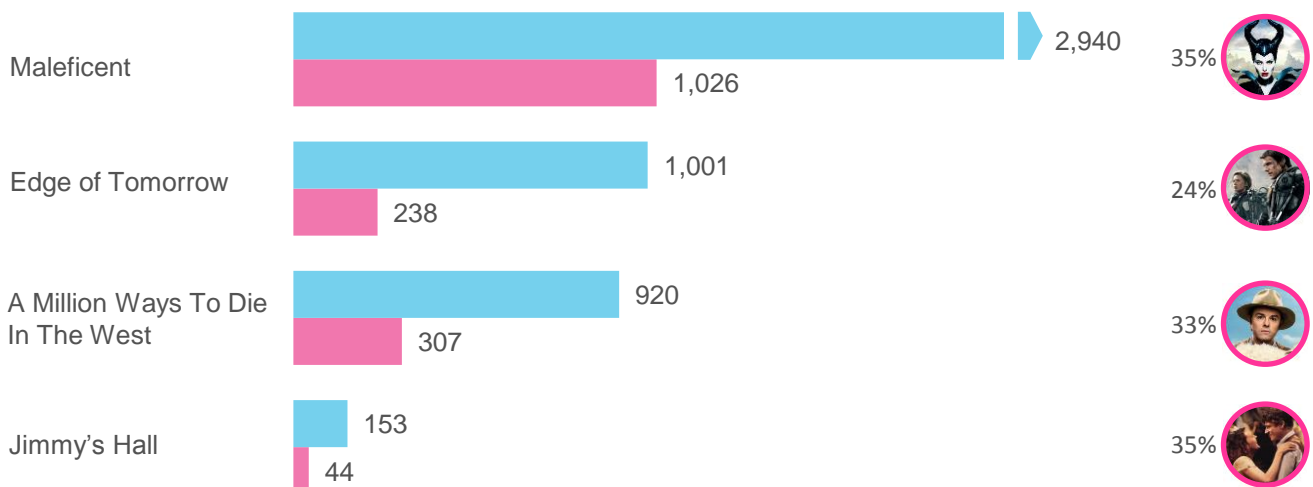

COMING SOON

Source: Way To Blue, Data Period: 15/05/14 – 21/05/14