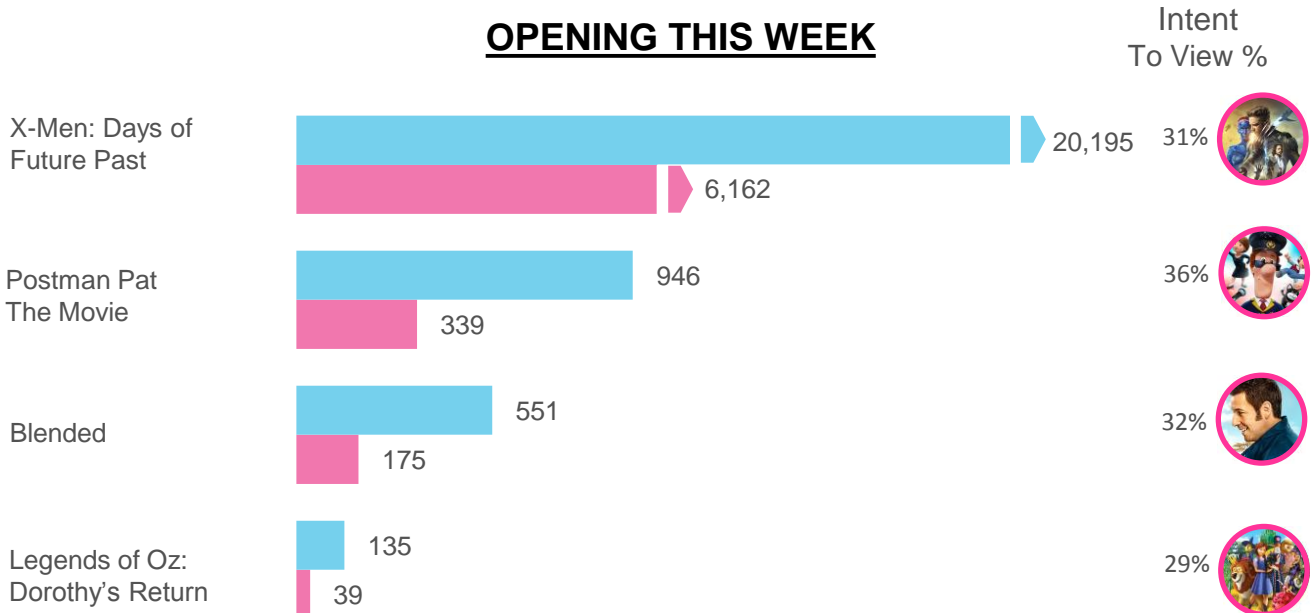

Key: ■ Overall Buzz ▶ Not to Scale ■ Intent to View Buzz

OPENING THIS WEEK